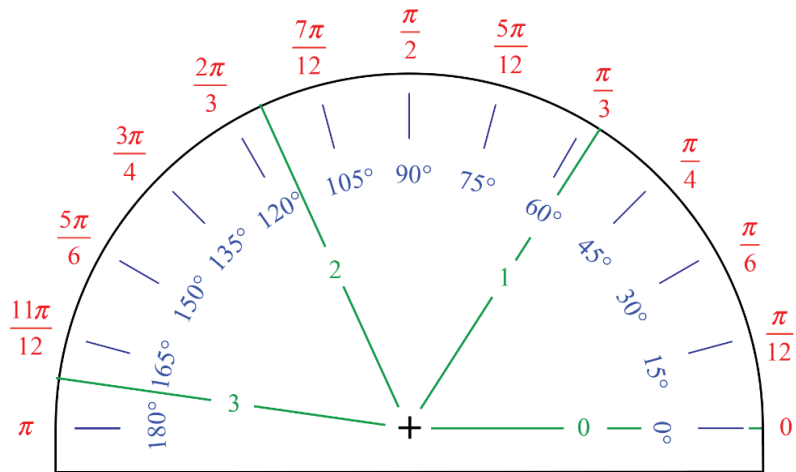

Protractor

Degrees – Radians – Whole # Radians

Unit Circle